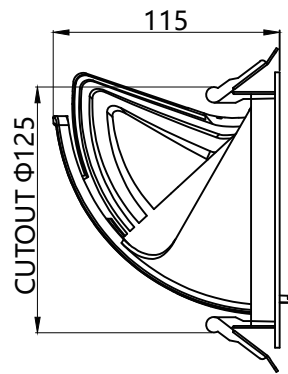

- Rooms and kitchens
- Lobby
- Bedrooms
- Restaurants and cafes
- Galleries and museums

Color Temperature

Technical Parameters

Product Code	Watts	Lumens	Voltage	Life Time	Color Temperature	CRI	Beam Angle	Dimmable	Warranty	Certificates
ZL30WFIN30K24	30W	2660lm	100-240V	25000 hrs	3000K	>80Ra	24°	NO Dim	3 years	CE
ZL30WFIN40K24	30W	2950lm	100-240V	25000 hrs	4000K	>80Ra	24°	NO Dim	3 years	CE
ZL30WFIN50K24	30W	3040lm	100-240V	25000 hrs	5000k	>80Ra	24°	NO Dim	3 years	CE
ZL30WFIN30K36	30W	2660lm	100-240V	25000 hrs	3000K	>80Ra	36°	NO Dim	3 years	CE
ZL30WFIN40K36	30W	2940lm	100-240V	25000 hrs	4000k	>80Ra	36°	NO Dim	3 years	CE
ZL30WFIN50K36	30W	3010lm	100-240V	25000 hrs	5000K	>80Ra	36°	NO Dim	3 years	CE