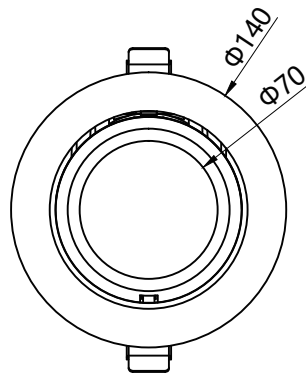

- Rooms and kitchens
- Lobby
- Bedrooms
- Restaurants and cafes
- Galleries and museums

Color Temperature

Technical Parameters

Product Code	Watts	Lumens	Voltage	Life Time	Color Temperature	CRI	Beam Angle	Dimmable	Warranty	Certificates
ZL30WFIN30K24	30W	2660lm	100-240V	25000 hrs	3000K	>80Ra	24°	NO Dim	3 years	CE
ZL30WFIN40K24	30W	2950lm	100-240V	25000 hrs	4000K	>80Ra	24°	NO Dim	3 years	CE
ZL30WFIN50K24	30W	3040lm	100-240V	25000 hrs	5000k	>80Ra	24°	NO Dim	3 years	CE
ZL30WFIN30K36	30W	2660lm	100-240V	25000 hrs	3000K	>80Ra	36°	NO Dim	3 years	CE
ZL30WFIN40K36	30W	2940lm	100-240V	25000 hrs	4000k	>80Ra	36°	NO Dim	3 years	CE
ZL30WFIN50K36	30W	3010lm	100-240V	25000 hrs	5000K	>80Ra	36°	NO Dim	3 years	CE