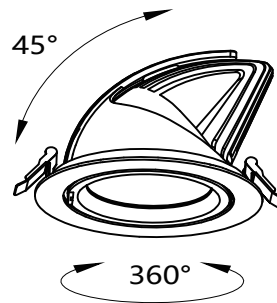

- Rooms and kitchens
- Lobby
- Bedrooms
- Restaurants and cafes
- Galleries and museums

Color Temperature

Technical Parameters

Product Code	Watts	Lumens	Voltage	Life Time	Color Temperature	CRI	Beam Angle	Dimmable	Warranty	Certificates
ZL30WFIN30K24	30W	2660lm	100-240V	25000 hrs	3000K	>80Ra	24°	NO Dim	3 years	CE
ZL30WFIN40K24	30W	2950lm	100-240V	25000 hrs	4000K	>80Ra	24°	NO Dim	3 years	CE
ZL30WFIN50K24	30W	3040lm	100-240V	25000 hrs	5000k	>80Ra	24°	NO Dim	3 years	CE
ZL30WFIN30K36	30W	2660lm	100-240V	25000 hrs	3000K	>80Ra	36°	NO Dim	3 years	CE
ZL30WFIN40K36	30W	2940lm	100-240V	25000 hrs	4000k	>80Ra	36°	NO Dim	3 years	CE
ZL30WFIN50K36	30W	3010lm	100-240V	25000 hrs	5000K	>80Ra	36°	NO Dim	3 years	CE