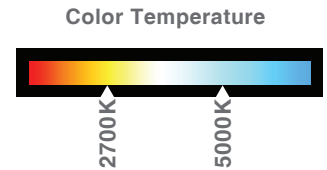

### Features and Benefit

- Replaced less frequently, ideal for hard-to-reach places
- Exceeds all industry performance requirements
- Excellent color consistency (CRI >82Ra)
- UL and RoHs Certificate
- Save up to 80% energy
- Long life, 25,000 average life hours, based on a 3-hour daily use

### Technical Parameters

Product Code	Watts	Base	Lumens	Voltage	Life Time	Color Temperature	CRI	Dimmable	Warranty	Certificates
ZL4E12B11D27K	4W	E12	200lm	120-127V	25000 hrs	2700k	>82Ra	Dim	5 years	UL / ROHS
ZL4E12B11D50K	4W	E12	225lm	120-127V	25000 hrs	5000K	>82Ra	Dim	5 years	UL / ROHS
ZL4E26B11D27K	4W	E26	200lm	120-127V	25000 hrs	2700K	>82Ra	Dim	5 years	UL / ROHS
ZL4E26B11D27KF (frost)	4W	E26	200lm	120-127V	25000 hrs	2700k	>82Ra	Dim	5 years	UL / ROHS