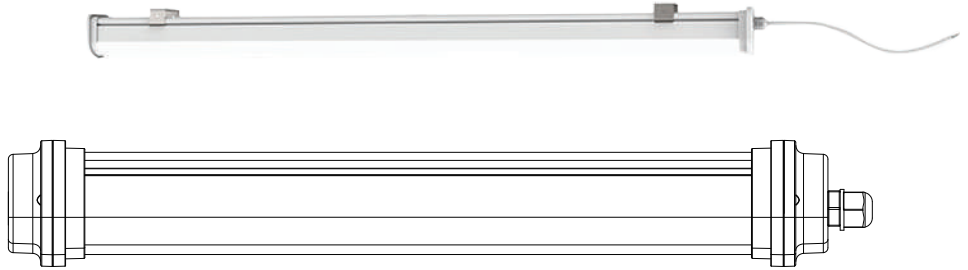

LED Linear Light IP69K

As an extremely durable and highly vigorous light fixture, the LED Linear Light IP69K is the ideal solution for production areas, parking lots, gardens, and other places where harsh conditions have to be counteracted. Thanks to its polycarbonate shell casted from a single mold and its massive internal aluminum core, the fixture is completely dust/waterproof, has great stability, and assures good thermal conditions. The removable end caps housing the connection terminals allow quick and easy installation as well as maintenance. The LED Linear Light IP69K may function as a single accessory fixture or in a continuous line setting.

Features and Benefits

- 5 years warranty
- IP69K
- Single installation
- Highly energy efficient - up to 130 lm/w
- High Luminous flux / up to 14.300lm
- Isolated power driver
- No UV or IR and completely mercury free
- Ambient temperature - 30 -+50 °C
- IK09 Protection

Applications

- Factories and production areas
- Parking Facilities, corridors and hallways
- Warehouses and storage rooms

Color Temperature

Technical Parameters

Product Code	Watts	Lumens	Voltage	Life Time	Color Temperature	CRI	Dimension	Beam Angle	Grade	Warranty	Certificates
ZL30WLL06M50K	30W	3900lm	100-277V	50000 hrs	5000k	>80Ra	560x72x78mm	120°	IP69K	5 years	CE / ROHS
ZL40WLL12M40KUL	40W	5400lm	100-277V	50000 hrs	4000K	>80Ra	1170x72x78mm	120°	IP69K	5 years	UL
ZL60WLL12M50KUL	60W	7800lm	100-277V	50000 hrs	5000K	>80Ra	1170x72x78mm	120°	IP69K	5 years	UL
ZL60WLL12M40KUL	60W	7800lm	100-277V	50000 hrs	4000K	>80Ra	1170x72x78mm	120°	IP69K	5 years	UL
ZL80WLL24M50KUL	80W	10800lm	100-277V	50000 hrs	5000K	>80Ra	2370x72x78mm	120°	IP69K	5 years	UL
ZL110WLL24M50KUL	110W	14300lm	100-277V	50000 hrs	5000K	>80Ra	2370x72x78mm	120°	IP69K	5 years	UL