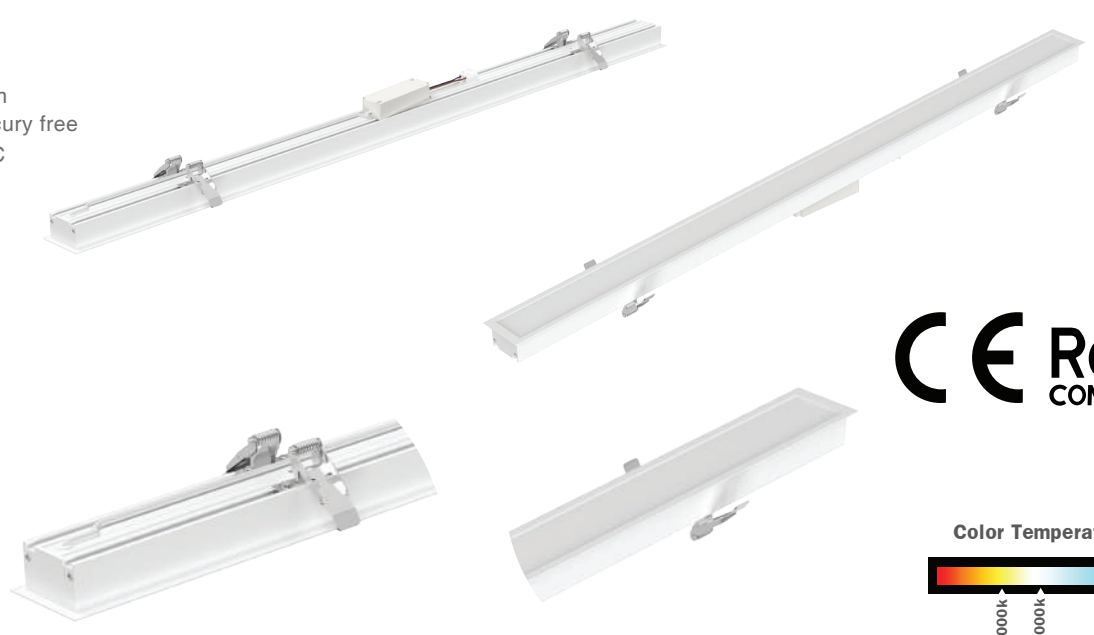

LED Recessed Linear Light

As an extremely durable and highly vigorous light fixture, the LED linear Lights CE is the ideal solution for receptions, work areas, libraries, etc. With an elegant design and form, the is the perfect option to help create an attractive and modern space. The fixture is easy to install and can product general lighting as well as circulation lighting.

Features and Benefits

- 5 years warranty
- Single installation
- High Luminous flux / up to 3536lm
- No UV or IR and completely mercury free
- Ambient temperatura - 30 -+50 °C
- High Brightness
- Elegant Appearance
- Long Working
- Energy Saving
- Dimmable 0-10V (optional)

Applications

- Shoping Centers and Shops
- Restaurants
- Receptions
- Galleries
- Living room and dining room

Technical Parameters

Product Code	Watts	Lumens	Voltage	Life Time	Color Temperature	CRI	Beam Angle	Dimension	Warranty	Certificates
ZL40WRLL30K	40W	3000lm	100-277V	50000 hrs	3000k	>80Ra	1 10°	1215*70*35mm	5 years	CE / RoHS
ZL40WRLL40K	40W	3000lm	100-277V	50000 hrs	4000K	>80Ra	1 10°	1215*70*35mm	5 years	CE / RoHS