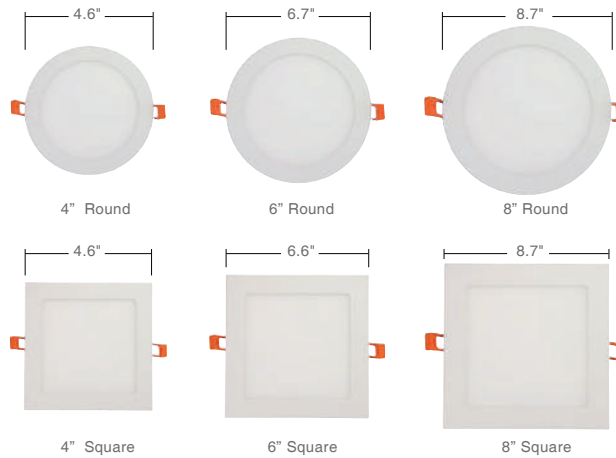

Technical Parameters

Product Code	Watts	Lumens	Voltage	Life Time	Color Temperature	CRI	Beam Angle	Dimmable	Warranty	Certificates
ZLDDR40130	13W	850lm	120V	40000 hrs	3000K	>80Ra	110°	Yes	5 years	UL
ZLDDR40150	13W	850lm	120V	40000 hrs	5000K	>80Ra	110°	Yes	5 years	UL
ZLDDR60130	14W	1100lm	120V	40000 hrs	3000K	>80Ra	110°	Yes	5 years	UL
ZLDDR60150	14W	1100lm	120V	40000 hrs	5000K	>80Ra	110°	Yes	5 years	UL
ZLDDR80130	18W	1550lm	120V	40000 hrs	3000K	>80Ra	110°	Yes	5 years	UL
ZLDDR80150	18W	1550lm	120V	40000 hrs	5000K	>80Ra	110°	Yes	5 years	UL
ZLDDR40230	13W	750lm	120V	40000 hrs	3000K	>80Ra	110°	Yes	5 years	UL
ZLDDR40250	13W	750lm	120V	40000 hrs	5000K	>80Ra	110°	Yes	5 years	UL
ZLDDR60230	14W	1000lm	120V	40000 hrs	3000K	>80Ra	110°	Yes	5 years	UL
ZLDDR60250	14W	1000lm	120V	40000 hrs	5000K	>80Ra	110°	Yes	5 years	UL
ZLDDR80230	18W	1400lm	120V	40000 hrs	3000K	>80Ra	110°	Yes	5 years	UL
ZLDDR80250	18W	1400lm	120V	40000 hrs	5000K	>80Ra	110°	Yes	5 years	UL

For installation and safety notes visit: www.zolulighting.com