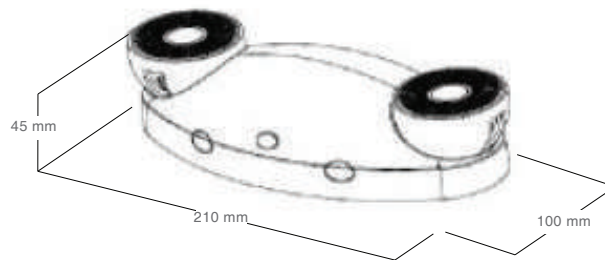

LED Emergency Fixture ZLE02

The LED Emergency Fixture ZLE02 from Zolu Lighting offers 2 lamp heads Super bright SMD LED 2*1W in a white Injection-molded thermoplastic ABS housing, UL-94V-0 flame rating, fire-retardant. For additional safety, this product provides up to 90 minutes of emergency lighting upon the loss of AC power due to its nickel Cadmium Battery 3.6V 1000mAh, overcharge and over-discharge protection and a test switch and charge indicator light. The LED Emergency Fixture ZLE02 provides virtually maintenance-free use of the fixture.

Features and Benefits

- UL Certificate
- 2 Year Warranty
- Injection-molded thermoplastic ABS housing
- UL-94V-0 flame rating, fire-retardant
- Wall and ceiling mounting
- Test switch and charge indicator light
- Overcharge & Over-discharge protection
- Super bright SMD LED 2*1W
- Insulation: II, Range: 80m²