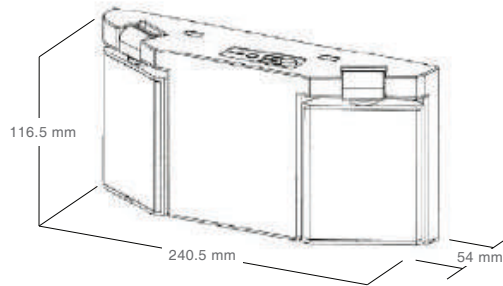

Features and Benefits

- UL Certificate
- 2 Year Warranty
- Injection-molded thermoplastic ABS housing
- UL-94V-0 flame rating, fire-retardant
- Wall and ceiling mounting
- Test switch and charge indicator light
- Super bright SMD LED 2*0.8W