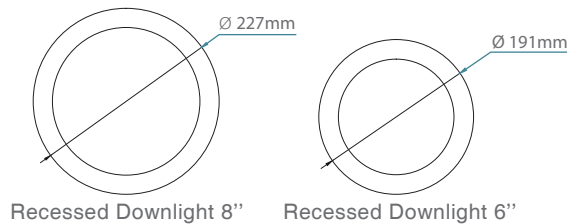

Features and Benefits

- ETL Certificate
- 3 Year Warranty
- ≥ 82 CRI
- Power changeable
- 6 or 8 Inch sizes

Applications

- Excellent for retrofit or new construction recessed downlight applications
- Rooms and kitchens
- Bedrooms
- Restaurants and coffee shops

W	1	2
15W	ON	ON
18W	OFF	ON
25W	OFF	OFF

Color Temperature

Technical Parameters

Product Code	Watts	Lumens	Voltage	Dimensions	Dimmable	Color temperature	Warranty	Certificates
ZL25CWR6D40KETL	25W/18W/15W	2250lm/1620lm/1350lm	100-277V AC	191*97mm	0-10 V	4000K	3 year	ETL
ZL25CWR6D50KETL	25W/18W/15W	2250lm/1620lm/1350lm	100-277V AC	191*97mm	0-10 V	5000K	3 year	ETL
ZL36CWR8D40KETL	36W	3240lm	100-277V AC	227*109mm	0-10 V	4000K	3 year	ETL
ZL36CWR8D50KETL	36W	3240lm	100-277V AC	227*109mm	0-10 V	5000K	3 year	ETL