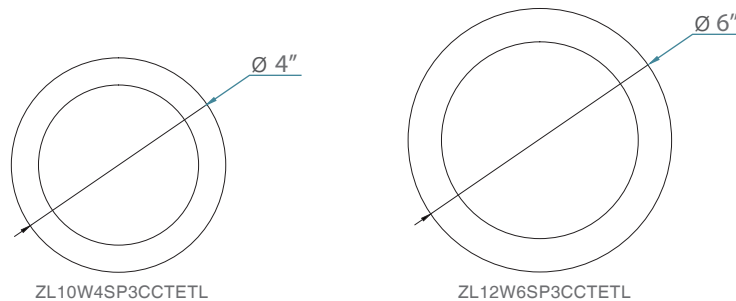

Color Temperature

ZL10W4SP3CCTETL

ZL12W6SP3CCTETL

Technical Parameters

Product Code	Watts	Lumens	Voltage	Dimensions	Cutout Size	CRI	Color temperature	Warranty	Certificates
ZL10W4SP3CCTETL	10W	700lm	120V AC	122*11.5mm	Ø 108mm	≥82	3000/4000/5000K changeable	5 year	ETL
ZL12W6SP3CCTETL	12W	900lm	120V AC	173*11.5mm	Ø 158mm	≥82	3000/4000/5000K changeable	5 year	ETL