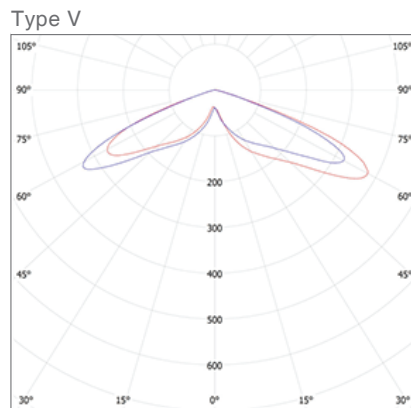

Features and Benefits

- ETL/CE/RoHS Certificate
- 5 Year Warranty
- >70 CRI
- IP66 and IK08 Rating

Light Distribution Curve

Applications

- Landscape and streetscape lighting for parks, walkway, commercial office buildings, and gathering areas