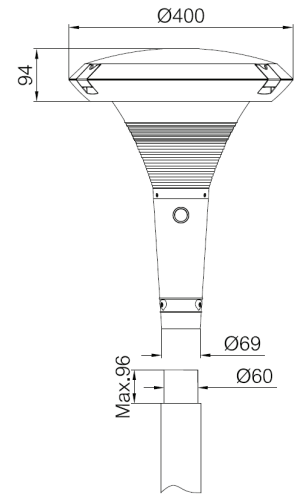

Color Temperature

Technical Parameters

Product Code	Watts	Lumens	Voltage	Dimensions	CRI	Color temperature	IP	IK	Warranty	Certificates
ZL25WPTPCXXKETL	25W	2875lm	100-277 V	0.76 sq. feet	>70	2700k/4000k/5000k/6000k	IP66	IK09	5 year	ETL/CE/RoHS
ZL35WPTPCXXKETL	35W	3700lm	100-277 V	0.76 sq. feet	>70	2700k/4000k/5000k/6000k	IP66	IK09	5 year	ETL/CE/RoHS
ZL60WPTPCXXKETL	60W	6630lm	100-277 V	0.76 sq. feet	>70	2700k/4000k/5000k/6000k	IP66	IK09	5 year	ETL/CE/RoHS
ZL80WPTPCXXKETL	80W	8880lm	100-277 V	0.76 sq. feet	>70	2700k/4000k/5000k/6000k	IP66	IK09	5 year	ETL/CE/RoHS

- XX: denote the color temperature, when is XX = 27-40-50-60, stands for 2700k - 4000k - 5000k - 6000k
- Motion-sensor, Photocell and PIR sensor, available upon request.

Warranty based on 12 hours daily use

For installation and safety notes visit: www.zolulighting.com