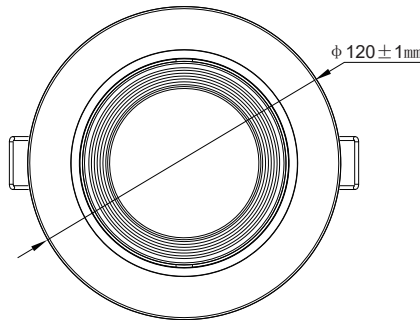

Applications

- Rooms and kitchens
- Lobby
- Bedrooms
- Restaurants and cafes
- Galleries and museums

ZL7SPGU1030K
ZL7SPGU10D3WAY30K

ZL12SPPAR2030K

Color Temperature

3000K

Technical Parameters

Product Code	Watts	Lumens	Voltage	Life Time	Color Temperature	CRI	Beam Angle	Dimmable	Warranty	Certificates
ZL7SPGU1030K	7W	500lm	100-240V	25000 hrs	3000K	>80Ra	38°	NO Dim	3 years	CE
ZL7SPGU10D3WAY30K	7W	500lm	100-240V	25000 hrs	3000K	>80Ra	38°	Dim 3way	3 years	CE
ZL12SPPAR2030K	12W	1000lm	100-240V	25000 hrs	3000k	>80Ra	45°	NO Dim	3 years	CE