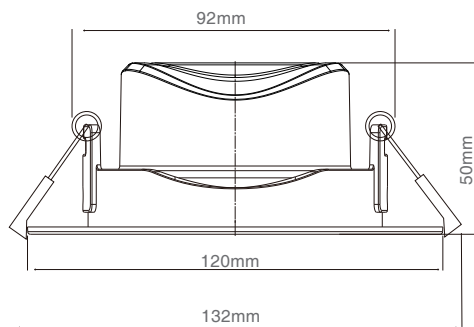

ZL12SPPAR2030K

Color Temperature

3000K

Technical Parameters

Product Code	Watts	Lumens	Voltage	Life Time	Color Temperature	CRI	Beam Angle	Dimmable	Warranty	Certificates
ZL7SPGU1030K	7W	500lm	100-240V	25000 hrs	3000K	>80Ra	38°	NO Dim	3 years	CE
ZL7SPGU10D3WAY30K	7W	500lm	100-240V	25000 hrs	3000K	>80Ra	38°	Dim 3way	3 years	CE
ZL12SPPAR2030K	12W	1000lm	100-240V	25000 hrs	3000k	>80Ra	45°	NO Dim	3 years	CE

NOTE: 3way Dim is atype of dim included in the fixture. That uses a 3-way light bulb to produce three levels of light in a low-medium-high configuration.

For installation and safety notes visit: www.zolulighting.com