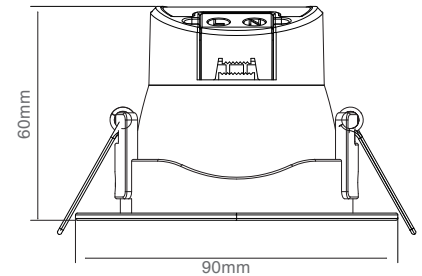

Applications

- Rooms and kitchens
- Lobby
- Bedrooms
- Restaurants and cafes
- Galleries and museums

ZL7SPGU1030K
ZL7SPGU10D3WAY30K