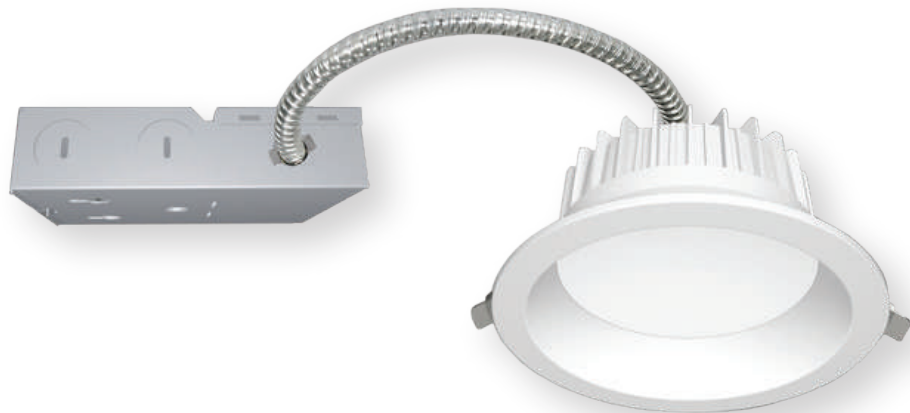

Color Temperature

Recessed Downlight 8"
ZL25WR8D3CCTETL