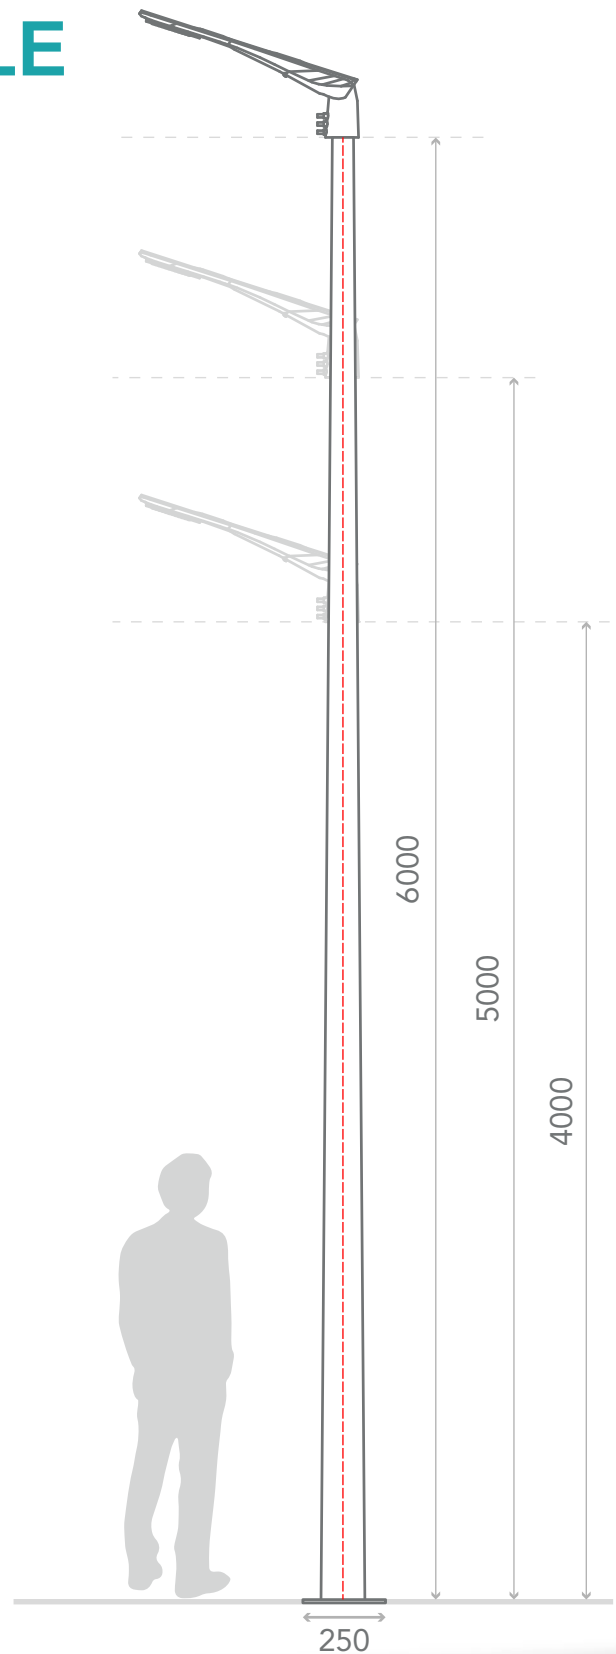

## GALVANIZED STEEL POLE Sizes & Dimensions

### Compatible with

- ZL30WXXK-SL01-H
- ZL50WXXK-SL01-H
- ZL30WXXK-PT07-H

Pole base

Pole side section

### Technical specifications

Product code	Description	Height
ZLPOLE-01-4M	Galvanized steel pole - Black finish	4000mm (13.12ft)
ZLPOLE-01-5M	Galvanized steel pole - Black finish	5000mm (16.40ft)
ZLPOLE-01-6M	Galvanized steel pole - Black finish	6000mm (19.68ft)

\* All dimensions are in millimeters