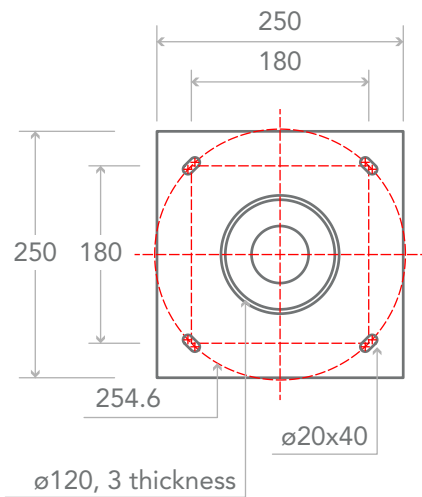

## GALVANIZED STEEL POLE Sizes & Dimensions

### Compatible with

- ZL30WXXK-SL01-H
- ZL50WXXK-SL01-H
- ZL30WXXK-PT07-H

Pole base

Pole side section

### Technical specifications

Product code	Description	Height
ZLPOLE-01-4M	Galvanized steel pole - Black finish	4000mm (13.12ft)
ZLPOLE-01-5M	Galvanized steel pole - Black finish	5000mm (16.40ft)
ZLPOLE-01-6M	Galvanized steel pole - Black finish	6000mm (19.68ft)

\* All dimensions are in millimeters