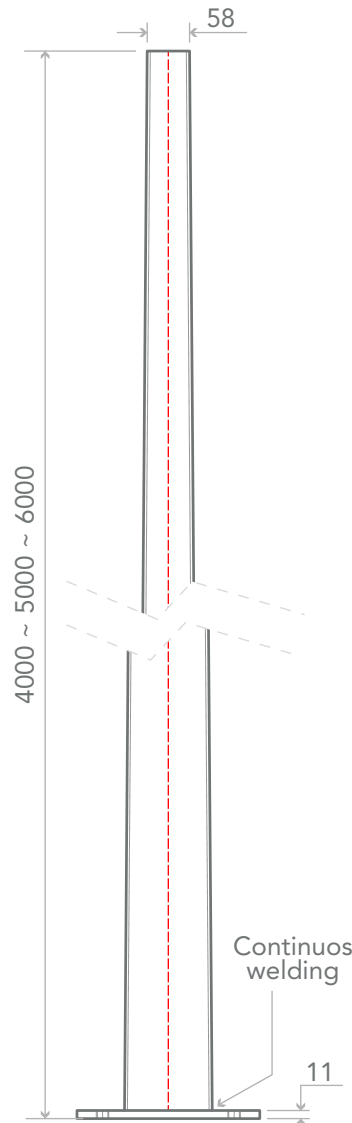

## GALVANIZED STEEL POLE Sizes & Dimensions

### Compatible with

- ZL30WXXK-SL01-H
- ZL50WXXK-SL01-H
- ZL30WXXK-PT07-H

Pole base

Pole side section

### Technical specifications

Product code	Description	Height
ZLPOLE-01-4M	Galvanized steel pole - Black finish	4000mm (13.12ft)
ZLPOLE-01-5M	Galvanized steel pole - Black finish	5000mm (16.40ft)
ZLPOLE-01-6M	Galvanized steel pole - Black finish	6000mm (19.68ft)

\* All dimensions are in millimeters