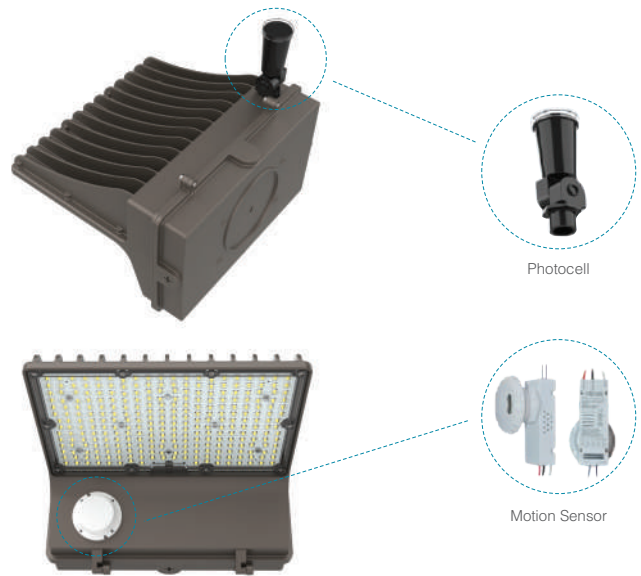

LED Slim Wall Pack

The Slim Wall Pack Light built for industrial and commercial use. It is easy to install and wire. The internal driver well protected against all weather conditions and can easily be accessed for maintenance purposes. The housing is sealed with an industrial great silicon seal to assure a dust and waterproof IP65 rating. To increase the power savings an optional photocell sensor or motion sensor can be provided upon special requests.

Features and Benefits

- Very high efficiency
- Durable and flicker-free driver
- IP65 waterproof protection
- Clip-on structure
- 5 Year Warranty
- Die-cast aluminum housing

Applications

- Highway
- Residential roads and streets
- Parks and parking lots
- Loading areas and sporting venues

Color Temperature

Light Distribution

Type 3

Technical Parameters

| Product Code | Watts | Lumens | Voltage | Dimensions (inch) | Color Temperature | IP | Beam Angle | Warranty | Certificates |
|---------------|-------|---------|-----------|-------------------|----------------------|------|------------|----------|--------------|
| ZL30SWPXXKUL | 30W | 5000lm | 100-277 V | 9.18*9.22*7.43 | 3000-4000-5000-6000k | IP65 | Type 3 | 5 year | UL / DLC |
| ZL40SWPXXKUL | 40W | 6400lm | 100-277 V | 9.18*9.22*7.43 | 3000-4000-5000-6000k | IP65 | Type 3 | 5 year | UL / DLC |
| ZL60SWPXXKUL | 60W | 9600lm | 100-277 V | 9.18*9.22*7.43 | 3000-4000-5000-6000k | IP65 | Type 3 | 5 year | UL / DLC |
| ZL80SWPXXKUL | 80W | 12000lm | 100-277 V | 9.18*9.22*7.43 | 3000-4000-5000-6000k | IP65 | Type 3 | 5 year | UL / DLC |
| ZL100SWPXXKUL | 100W | 16000lm | 100-277 V | 11.11*10.75*7.82 | 3000-4000-5000-6000k | IP65 | Type 3 | 5 year | UL / DLC |
| ZL120SWPXXKUL | 120W | 18000lm | 100-277 V | 11.11*10.75*7.82 | 3000-4000-5000-6000k | IP65 | Type 3 | 5 year | UL / DLC |