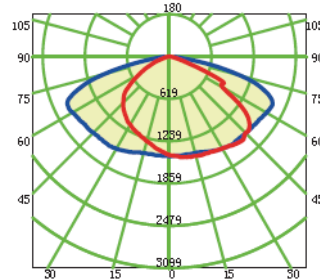

Color Temperature

Light Distribution

Type 3

Technical Parameters

| Product Code | Watts | Lumens | Voltage | Dimensions (inch) | Color Temperature | IP | Beam Angle | Warranty | Certificates |
|---------------|-------|---------|-----------|-------------------|----------------------|------|------------|----------|--------------|
| ZL30SWPXXKUL | 30W | 5000lm | 100-277 V | 9.18*9.22*7.43 | 3000-4000-5000-6000k | IP65 | Type 3 | 5 year | UL / DLC |
| ZL40SWPXXKUL | 40W | 6400lm | 100-277 V | 9.18*9.22*7.43 | 3000-4000-5000-6000k | IP65 | Type 3 | 5 year | UL / DLC |
| ZL60SWPXXKUL | 60W | 9600lm | 100-277 V | 9.18*9.22*7.43 | 3000-4000-5000-6000k | IP65 | Type 3 | 5 year | UL / DLC |
| ZL80SWPXXKUL | 80W | 12000lm | 100-277 V | 9.18*9.22*7.43 | 3000-4000-5000-6000k | IP65 | Type 3 | 5 year | UL / DLC |
| ZL100SWPXXKUL | 100W | 16000lm | 100-277 V | 11.11*10.75*7.82 | 3000-4000-5000-6000k | IP65 | Type 3 | 5 year | UL / DLC |
| ZL120SWPXXKUL | 120W | 18000lm | 100-277 V | 11.11*10.75*7.82 | 3000-4000-5000-6000k | IP65 | Type 3 | 5 year | UL / DLC |