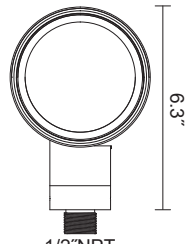

Color Temperature

Technical Parameters

Product Code	Watts	Lumens	Voltage	Dimmable	Diameter	Color Temperature	IP	Warranty	Certificates
ZLAL01-4WXXKETL	4W	400lm	120 V	Triac Dim	Ø2.24"	2700-3000-4000-5000k	IP65	5 year	ETL
ZLAL01-8WXXKETL	8W	800lm	120 V	Triac Dim	Ø2.24"	2700-3000-4000-5000k	IP65	5 year	ETL
ZLAL02-10WXXKETL	10W	880lm	120 V	Triac Dim	Ø3.38"	2700-3000-4000-5000k	IP65	5 year	ETL
ZLAL02-15WXXKETL	15W	1320lm	120 V	Triac Dim	Ø3.38"	2700-3000-4000-5000k	IP65	5 year	ETL
ZLAL03-20WXXKETL	20W	2000lm	120 V	Triac Dim	Ø4.72"	2700-3000-4000-5000k	IP65	5 year	ETL
ZLAL03-30WXXKETL	30W	2910lm	120 V	Triac Dim	Ø4.72"	2700-3000-4000-5000k	IP65	5 year	ETL
ZLAL03-40WXXKETL	40W	3720lm	120 V	Triac Dim	Ø4.72"	2700-3000-4000-5000k	IP65	5 year	ETL

For installation and safety notes visit: www.zolulighting.com

Product Code Dimensions

ZLAL01-4WXXKETL
ZLAL01-8WXXKETL

Front

Side

Angled Retractable Shroud

ZLAL02-10WXXKETL
ZLAL02-15WXXKETL

Front

Side

Angled Retractable Shroud

ZLAL03-20WXXKETL
ZLAL03-30WXXKETL
ZLAL03-40WXXKETL

Front

Side

Angled Retractable Shroud

Mounting Accesories and Optional Housing Colors

Ground Mountig Spike