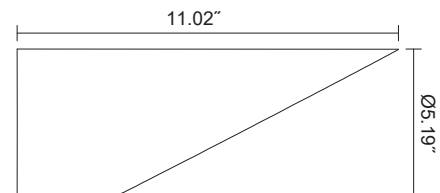

For installation and safety notes visit: www.zolulighting.com

Product Code Dimensions

ZLAL01-4WXXKETL
ZLAL01-8WXXKETL

Front

Side

Angled Retractable Shroud

ZLAL02-10WXXKETL
ZLAL02-15WXXKETL

Front

Side

Angled Retractable Shroud

ZLAL03-20WXXKETL
ZLAL03-30WXXKETL
ZLAL03-40WXXKETL

Front

Side

Angled Retractable Shroud

Mounting Accesories and Optional Housing Colors

Ground Mountig Spike