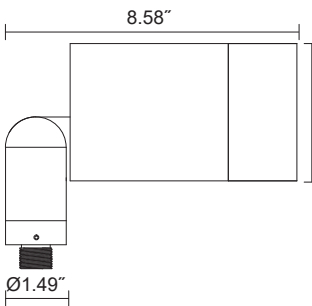

For installation and safety notes visit: www.zolulighting.com

Product Code Dimensions

ZLAL01-4WXXKETL
ZLAL01-8WXXKETL

Front

Side

Angled Retractable Shroud

ZLAL02-10WXXKETL
ZLAL02-15WXXKETL

Front

Side

Angled Retractable Shroud

ZLAL03-20WXXKETL
ZLAL03-30WXXKETL
ZLAL03-40WXXKETL

Front

Side

Angled Retractable Shroud

Mounting Accesories and Optional Housing Colors

Ground Mountig Spike