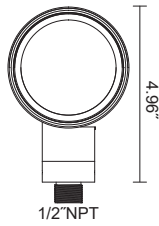

Color Temperature

Technical Parameters

Product Code	Watts	Lumens	Voltage	Dimmable	Diameter	Color Temperature	IP	Warranty	Certificates
ZLAL01-4WXXKETL	4W	400lm	120 V	Triac Dim	Ø2.24"	2700-3000-4000-5000k	IP65	5 year	ETL
ZLAL01-8WXXKETL	8W	800lm	120 V	Triac Dim	Ø2.24"	2700-3000-4000-5000k	IP65	5 year	ETL
ZLAL02-10WXXKETL	10W	880lm	120 V	Triac Dim	Ø3.38"	2700-3000-4000-5000k	IP65	5 year	ETL
ZLAL02-15WXXKETL	15W	1320lm	120 V	Triac Dim	Ø3.38"	2700-3000-4000-5000k	IP65	5 year	ETL
ZLAL03-20WXXKETL	20W	2000lm	120 V	Triac Dim	Ø4.72"	2700-3000-4000-5000k	IP65	5 year	ETL
ZLAL03-30WXXKETL	30W	2910lm	120 V	Triac Dim	Ø4.72"	2700-3000-4000-5000k	IP65	5 year	ETL
ZLAL03-40WXXKETL	40W	3720lm	120 V	Triac Dim	Ø4.72"	2700-3000-4000-5000k	IP65	5 year	ETL

For installation and safety notes visit: www.zolulighting.com

Product Code Dimensions

ZLAL01-4WXXKETL
ZLAL01-8WXXKETL

Front

Side

Angled Retractable Shroud

ZLAL02-10WXXKETL
ZLAL02-15WXXKETL

Front

Side

Angled Retractable Shroud

ZLAL03-20WXXKETL
ZLAL03-30WXXKETL
ZLAL03-40WXXKETL

Front

Side

Angled Retractable Shroud

Mounting Accesories and Optional Housing Colors

Ground Mountig Spike