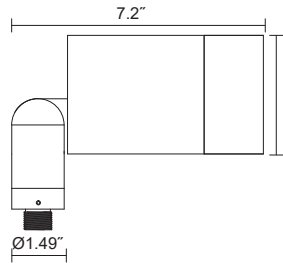

For installation and safety notes visit: www.zolulighting.com

Product Code Dimensions

ZLAL01-4WXXKETL
ZLAL01-8WXXKETL

Front

Side

Angled Retractable Shroud

ZLAL02-10WXXKETL
ZLAL02-15WXXKETL

Front