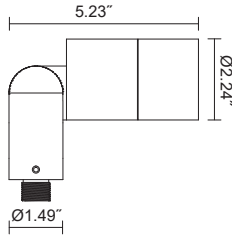

For installation and safety notes visit: www.zolulighting.com

Product Code Dimensions

ZLAL01-4WXXKETL
ZLAL01-8WXXKETL

Front

Side

Angled Retractable Shroud

ZLAL02-10WXXKETL
ZLAL02-15WXXKETL

Front