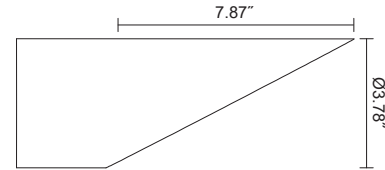

Angled Retractable Shroud