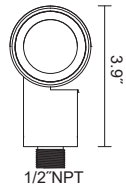

Color Temperature

Technical Parameters

Product Code	Watts	Lumens	Voltage	Dimmable	Diameter	Color Temperature	IP	Warranty	Certificates
ZLAL01-4WXXKETL	4W	400lm	120 V	Triac Dim	Ø2.24"	2700-3000-4000-5000k	IP65	5 year	ETL
ZLAL01-8WXXKETL	8W	800lm	120 V	Triac Dim	Ø2.24"	2700-3000-4000-5000k	IP65	5 year	ETL
ZLAL02-10WXXKETL	10W	880lm	120 V	Triac Dim	Ø3.38"	2700-3000-4000-5000k	IP65	5 year	ETL
ZLAL02-15WXXKETL	15W	1320lm	120 V	Triac Dim	Ø3.38"	2700-3000-4000-5000k	IP65	5 year	ETL
ZLAL03-20WXXKETL	20W	2000lm	120 V	Triac Dim	Ø4.72"	2700-3000-4000-5000k	IP65	5 year	ETL
ZLAL03-30WXXKETL	30W	2910lm	120 V	Triac Dim	Ø4.72"	2700-3000-4000-5000k	IP65	5 year	ETL
ZLAL03-40WXXKETL	40W	3720lm	120 V	Triac Dim	Ø4.72"	2700-3000-4000-5000k	IP65	5 year	ETL

For installation and safety notes visit: www.zolulighting.com

Product Code Dimensions

ZLAL01-4WXXKETL
ZLAL01-8WXXKETL

Front

Side

Angled Retractable Shroud

ZLAL02-10WXXKETL
ZLAL02-15WXXKETL

Front