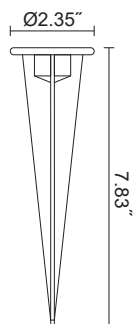

LED Accent Light ETL

LED accent light with multiple beam patterns and retractable shrouds, 360° rotatable and 180° tiltable, ideally suited for accent lighting. Miniature size, unobtrusive appearance. NPT 0.5" stem with choices of mounting accessories allow installation on hard surfaces, lawns and trees. This model is specially designed for medium power of COB LED, compact and widely applied, two kinds of watts for option. Die casting aluminum housing and optimized heat dissipation structure ensure longer lifetime and better stability. Die casting housing, Die casting aluminum cover ring, Stainless steel screws and cover ring, imported silicon rubber ring and High intensity tempered glass. Exterior parts are protected by a thermoset powder coat finish that provides superior resistance to corrosion and weathering.

Color Temperature

Technical Parameters

Product Code	Watts	Lumens	Voltage	Dimmable	Diameter	Color Temperature	IP	Warranty	Certificates
ZLAL01-4WXXKETL	4W	400lm	120 V	Triac Dim	Ø2.24"	2700-3000-4000-5000k	IP65	5 year	ETL
ZLAL01-8WXXKETL	8W	800lm	120 V	Triac Dim	Ø2.24"	2700-3000-4000-5000k	IP65	5 year	ETL
ZLAL02-10WXXKETL	10W	880lm	120 V	Triac Dim	Ø3.38"	2700-3000-4000-5000k	IP65	5 year	ETL
ZLAL02-15WXXKETL	15W	1320lm	120 V	Triac Dim	Ø3.38"	2700-3000-4000-5000k	IP65	5 year	ETL
ZLAL03-20WXXKETL	20W	2000lm	120 V	Triac Dim	Ø4.72"	2700-3000-4000-5000k	IP65	5 year	ETL
ZLAL03-30WXXKETL	30W	2910lm	120 V	Triac Dim	Ø4.72"	2700-3000-4000-5000k	IP65	5 year	ETL
ZLAL03-40WXXKETL	40W	3720lm	120 V	Triac Dim	Ø4.72"	2700-3000-4000-5000k	IP65	5 year	ETL

For installation and safety notes visit: www.zolulighting.com

Product Code Dimensions

ZLAL01-4WXXKETL
ZLAL01-8WXXKETL

Front

Side

Angled Retractable Shroud

ZLAL02-10WXXKETL
ZLAL02-15WXXKETL

Front

Side

Angled Retractable Shroud

ZLAL03-20WXXKETL
ZLAL03-30WXXKETL
ZLAL03-40WXXKETL

Front

Side

Angled Retractable Shroud

Mounting Accesories and Optional Housing Colors

Ground Mountig Spike