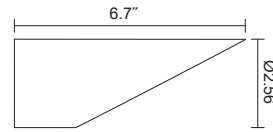

For installation and safety notes visit: www.zolulighting.com

Product Code Dimensions

ZLAL01-4WXXKETL
ZLAL01-8WXXKETL

Front

Side

Angled Retractable Shroud

ZLAL02-10WXXKETL
ZLAL02-15WXXKETL

Front