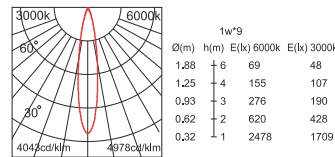

ZLSQC4WXXKETL

ZLSQC11WXXKETL // ZLSQC15WXXKETL

ZLSQC24WXXKETL

Color Temperature

Technical Parameters

Product Code	Watts	Lumens	Voltage	Dimensions	Color Temperature	IP	Beam Angle	Warranty	Certificates
ZLSQC4WXXKETL	4W	400lm	100-277 V	120*120*212mm	2700K-3000K-4000K-5000K	IP65	25° **	5 year	ETL / CE
ZLSQC11WXXKETL	11W	1100lm	100-277 V	160*160*272mm	2700K-3000K-4000K-5000K	IP65	25° **	5 year	ETL / CE
ZLSQC15WXXKETL	15W	1500lm	100-277 V	160*160*272mm	2700K-3000K-4000K-5000K	IP65	25° **	5 year	ETL / CE
ZLSQC24WXXKETL	24W	1750lm	100-277 V	200*200*345mm	2700K-3000K-4000K-5000K	IP65	25° **	5 year	ETL / CE

• NOTE: XX denote the color temperature when is XX = 27 - 30 - 40 - 50, stands for 2700K - 3000K - 4000K - 5000K

• NOTE: Triac Dimming and 0-10V Dimming available upon request

• NOTE: ** Special Beam Angle available upon request (5° - 15° - 38° - 45° - 60°)