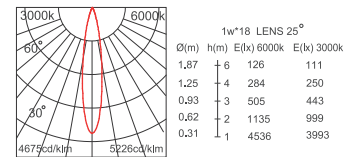

ZLSQC4WXXKETL

ZLSQC11WXXKETL // ZLSQC15WXXKETL

ZLSQC24WXXKETL

Color Temperature

Technical Parameters

Product Code	Watts	Lumens	Voltage	Dimensions	Color Temperature	IP	Beam Angle	Warranty	Certificates
ZLSQC4WXXKETL	4W	400lm	100-277 V	120*120*212mm	2700K-3000K-4000K-5000K	IP65	25° **	5 year	ETL / CE
ZLSQC11WXXKETL	11W	1100lm	100-277 V	160*160*272mm	2700K-3000K-4000K-5000K	IP65	25° **	5 year	ETL / CE
ZLSQC15WXXKETL	15W	1500lm	100-277 V	160*160*272mm	2700K-3000K-4000K-5000K	IP65	25° **	5 year	ETL / CE
ZLSQC24WXXKETL	24W	1750lm	100-277 V	200*200*345mm	2700K-3000K-4000K-5000K	IP65	25° **	5 year	ETL / CE

• NOTE: XX denote the color temperature when is XX = 27 - 30 - 40 - 50, stands for 2700K - 3000K - 4000K - 5000K

• NOTE: Triac Dimming and 0-10V Dimming available upon request

• NOTE: ** Special Beam Angle available upon request (5° - 15° - 38° - 45° - 60°)