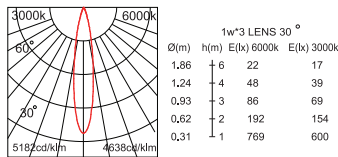

ZLSQC4WXXKETL

ZLSQC11WXXKETL // ZLSQC15WXXKETL

ZLSQC24WXXKETL

Color Temperature

Technical Parameters

Product Code	Watts	Lumens	Voltage	Dimensions	Color Temperature	IP	Beam Angle	Warranty	Certificates
ZLSQC4WXXKETL	4W	400lm	100-277 V	120*120*212mm	2700K-3000K-4000K-5000K	IP65	25° **	5 year	ETL / CE
ZLSQC11WXXKETL	11W	1100lm	100-277 V	160*160*272mm	2700K-3000K-4000K-5000K	IP65	25° **	5 year	ETL / CE
ZLSQC15WXXKETL	15W	1500lm	100-277 V	160*160*272mm	2700K-3000K-4000K-5000K	IP65	25° **	5 year	ETL / CE
ZLSQC24WXXKETL	24W	1750lm	100-277 V	200*200*345mm	2700K-3000K-4000K-5000K	IP65	25° **	5 year	ETL / CE