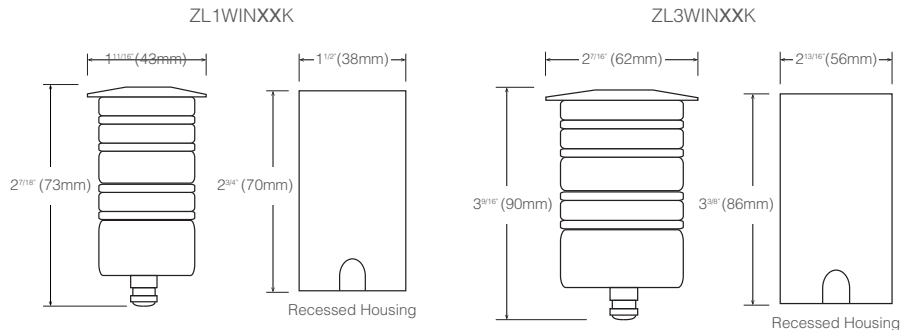

These LED Small Inground Uplight fixture have an appealing recessed design, high strength, die-cast aluminum housing, stainless steel brushed trim cover, and tempered glass frosted lens. It's IP67 characteristic gives effective protection in severe conditions withstand weather and temperatures change. These durable fittings can fix in wood, stone, concrete, and other building materials, whether for commercial grounds or home gardens. The small inground uplight grants the perfect lighting that accents landscapes without the distraction of prominent installations.

Applications

- Landscape lighting
- Safety and security light
- Terraces, gardens, deck, porches, steps
- Pahtways, driveways, patios

Available color finishes

Technical specifications

| Product code | Power | Light output | Dimensions |
|--------------|-------|--------------|--------------|
| ZL1WINXXK | 1W | 100lm | Ø43mm x 73mm |
| ZL3WINXXK | 3W | 290lm | Ø62mm x 90mm |

| | |
|---------------------|--|
| Main voltage | 12V DC |
| Efficiency | ±100lm/W |
| LED qty. | 1 LED |
| Housing | PC housing, stainless steel trim |
| Beam spread | 120° |
| IP rating | IP67 |
| CCT | 2700K / 3000K / 4000K / 6000K / RGB |
| Finishes | Brushed nickel / Black / White / Oil rubbed bronze |
| Certificates | ETL / RoHS / CE |
| Warranty | 3 Year |