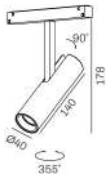

### 15W Ultra slim track spot

Finishing  
Black  
White  
Bronze  
Dark Bronze

Specifications  
in. 48V DC  
out. 250mA/350mA 36V  
Dali dimmable

2700/3000K Ra.93~97  
15/24/36/50 Degree

### Dimensions

ZLTR3067-XXK

ZLTR3070-XXK

### Dimensions

ZLTR3066-XXK

### Dimensions